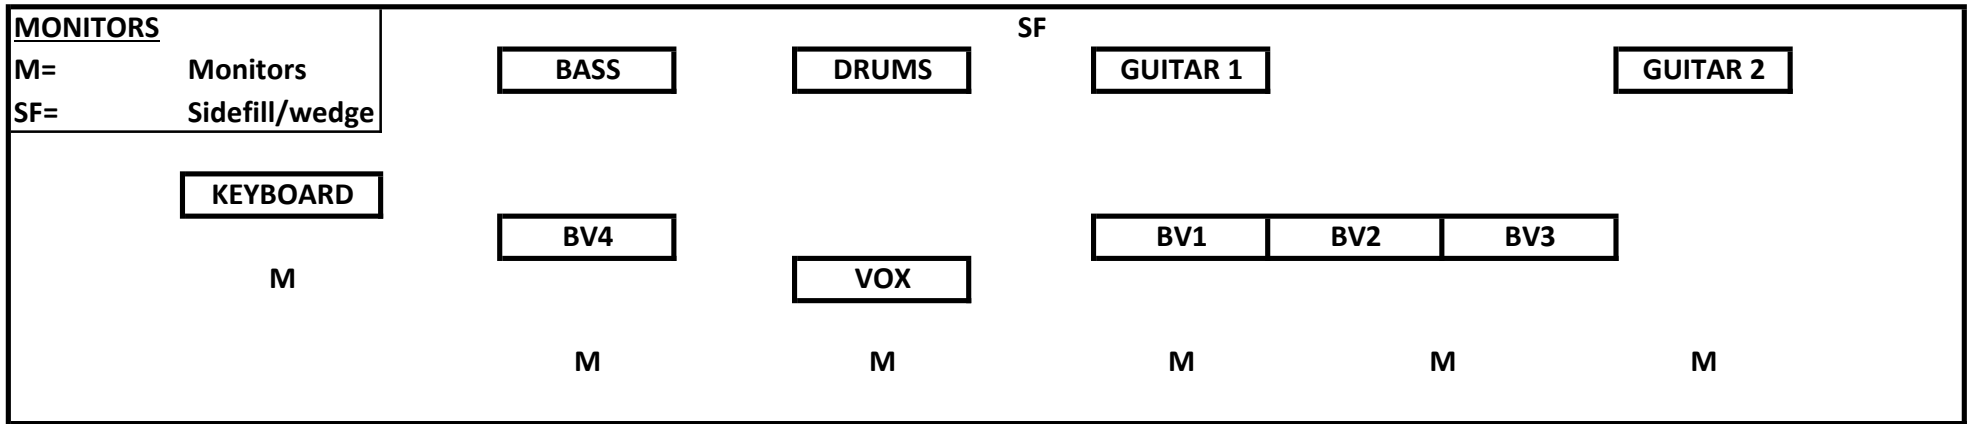

Stage Plan

Front

Tech

	<u>MONITORS</u>	<u>POWER (Standard 13amp)</u>	<u>Mic requirements (or other)</u>
Keyboard	Wedge	x3	Left/right stereo XLR
Guitar 1	Wedge	x2	Mic
Guitar 2	Wedge	x1	Mic
Bass	Wedge	x1	Di
Drums	Sidefill/wedge	x1	Bass drum, snare, 2 rack, 1 floor, hi-hat + overhead x 2
Vox	Wedge		Mic
BV's	Wedge		Mic x 4